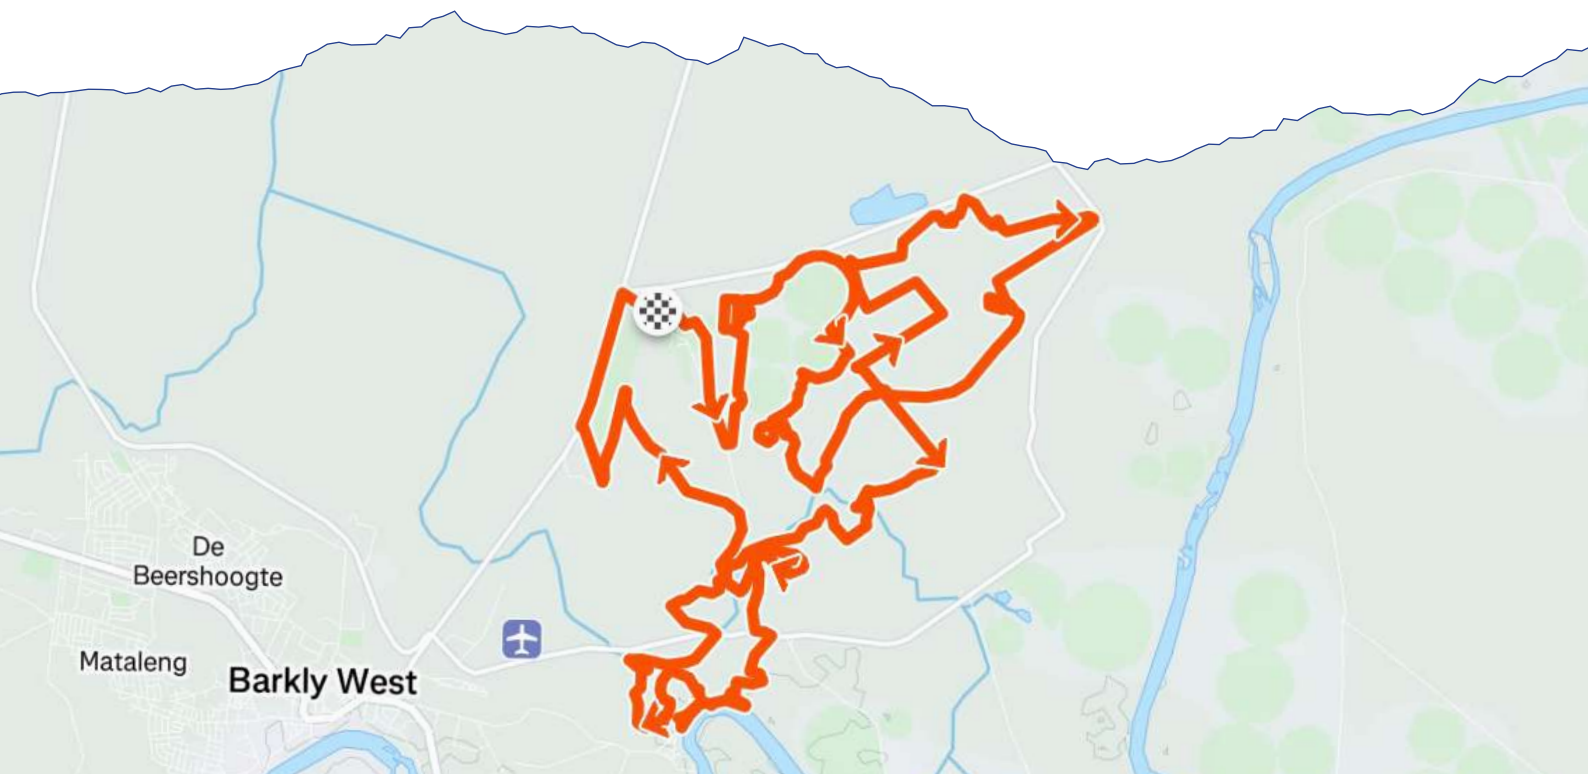

THE KELRN MTB CLASSIC 35 KM

2

25 OCTOBER | SATURDAY

- Starts at 08:15, cut-off of 12:30
- A Challenge for Skilled Riders
- Designed for average mountain bikers (12+ years, adults, and masters), this race requires reasonable fitness and technical skill.
- The route consists mainly of single track, offering a challenging yet rewarding ride.
- Podium finishers will receive prizes and medals, making this a competitive yet exhilarating event for passionate riders.