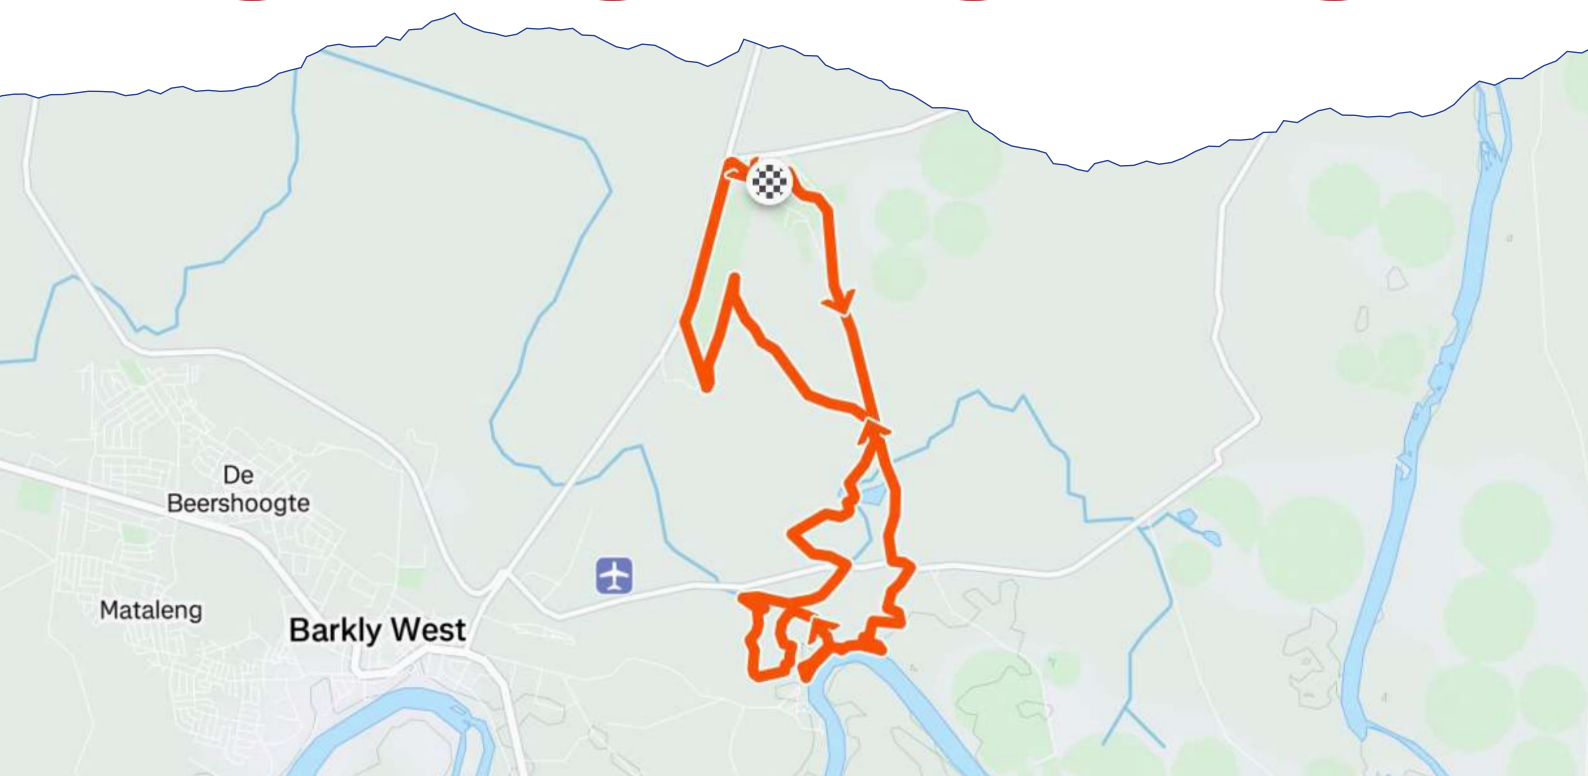

THE KELRN MTB CLASSIC 15 KM

3

25 OCTOBER | SATURDAY

- Starts at 08:30, cut-off at 12:30
- Perfect for families, this race welcomes riders of all ages
- Children under 10 must be accompanied by an adult
- Podium finishers will receive prizes and medals, while all participants can enjoy a scenic and enjoyable ride
- This event follows the 35 km Classic, making it an ideal choice for those looking for a more relaxed yet rewarding cycling experience